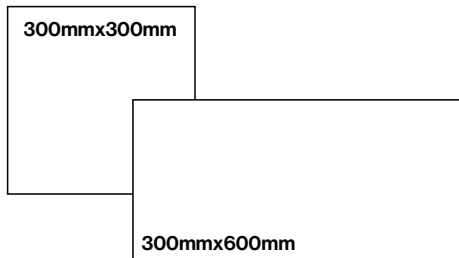

Rectified edge

Allows for smaller grout lines and seamless finish

Sizes: 600mmx600mm, 300mmx600mm & 300mmx300mm*

Please note sizes are nominal

Suitable for floor and wall application

Commercial and residential use

Majestic Grey

Majestic Ivory

Majestic Limestone

***Available Stock lines sizes:**

Polish Finish

Ivory and Limestone

Grey